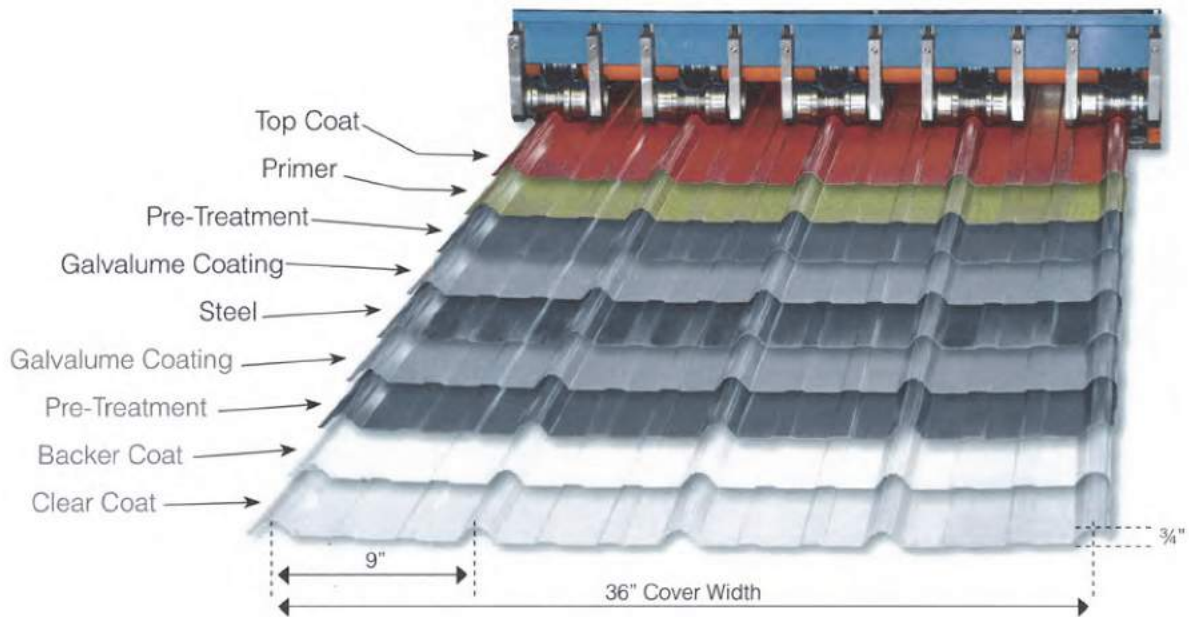

Light Grey
SR: .43 E: .85 SRI: 48

Evergreen
SR: .29 E: .86 SRI: 29

Brown
SR: .34 E: .86 SRI: 35

Charcoal
SR: .30 E: .85 SRI: 30

Antique Bronze
SR: .25 E: .87 SRI: 24

Light Stone
SR: .61 E: .87 SRI: 73

Clay
SR: .46 E: .86 SRI: 52

Black
SR: .26 E: .84 SRI: 24

Burgundy
SR: .26 E: .85 SRI: 24

Terratone
SR: .33 E: .86 SRI: 34

Copper Metallic*
SR: .49 E: .85 SRI: 55

Colors shown are close representations but may vary due to the color matching process. Actual color chips are available upon request.

*Prices higher for these finishes.

Weather XL® (Siliconized Modified Polyester)

Black
SR: .28 E: .86 SRI: 27

Gallery Blue*
SR: .27 E: .85 SRI: 26

Hawaiian Blue
SR: .32 E: .85 SRI: 32

Brown
SR: .27 E: .85 SRI: 26